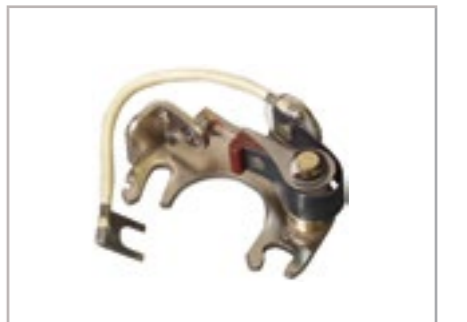

Velox 71399

Rotor (5R)
4 Series (1.5t - 3.0t)

Velox 71397

Rotor - Points (4P)
4 Series (1.5t - 3.0t)

Velox 71392

Ignition Points (5R, 4P)
4 Series (1.5t - 3.0t)

Velox 7092

Ignition Lead Set
4Y
6, 7 & 8 Series (1.5t-3.0t)
Seiwa Japan Brand