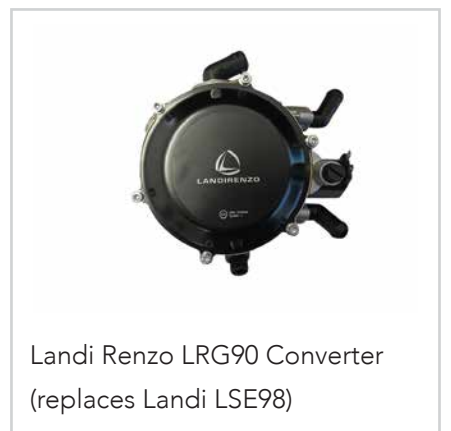

VELOX 6001

Landi Renzo LRG90 Converter
(replaces Landi LSE98)